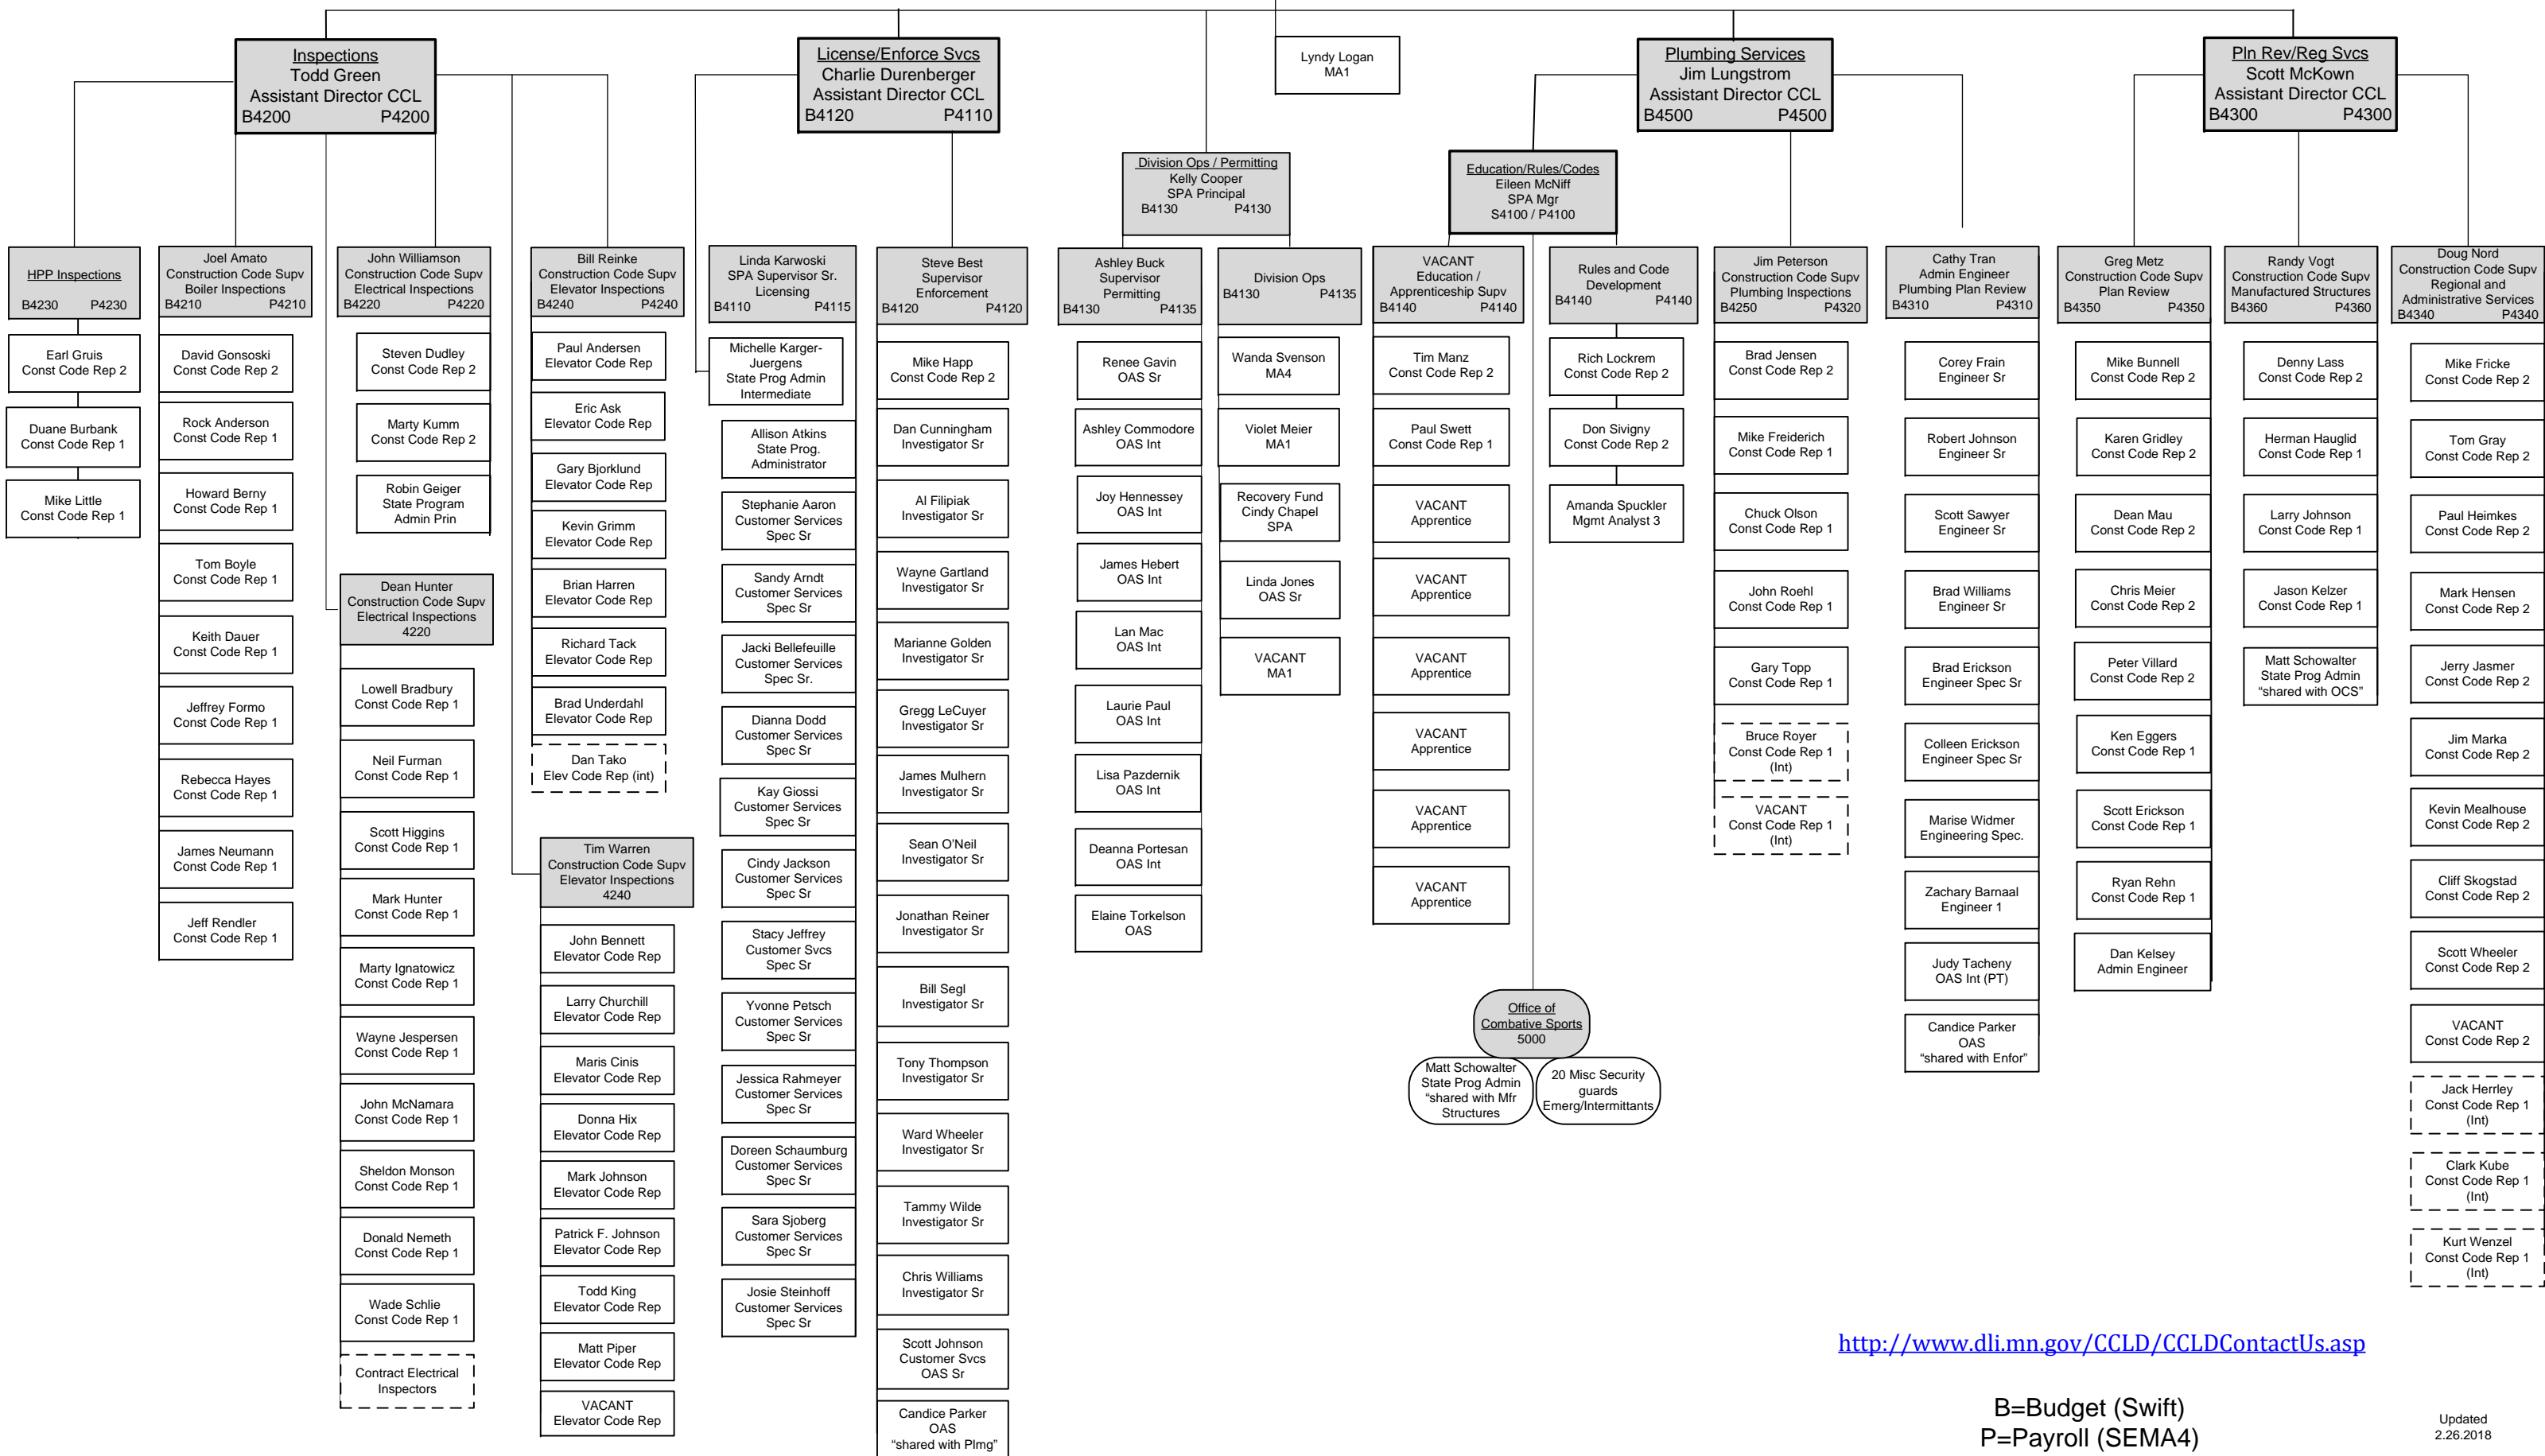

Construction Codes and Licensing Organizational Chart

Construction Codes & Licensing
Scott McLellan
Assistant Commissioner
B4000 P4000

<http://www.dli.mn.gov/CCLD/CCLDContactUs.asp>

B=Budget (Swift)
P=Payroll (SEMA4)

Updated
2.26.2018